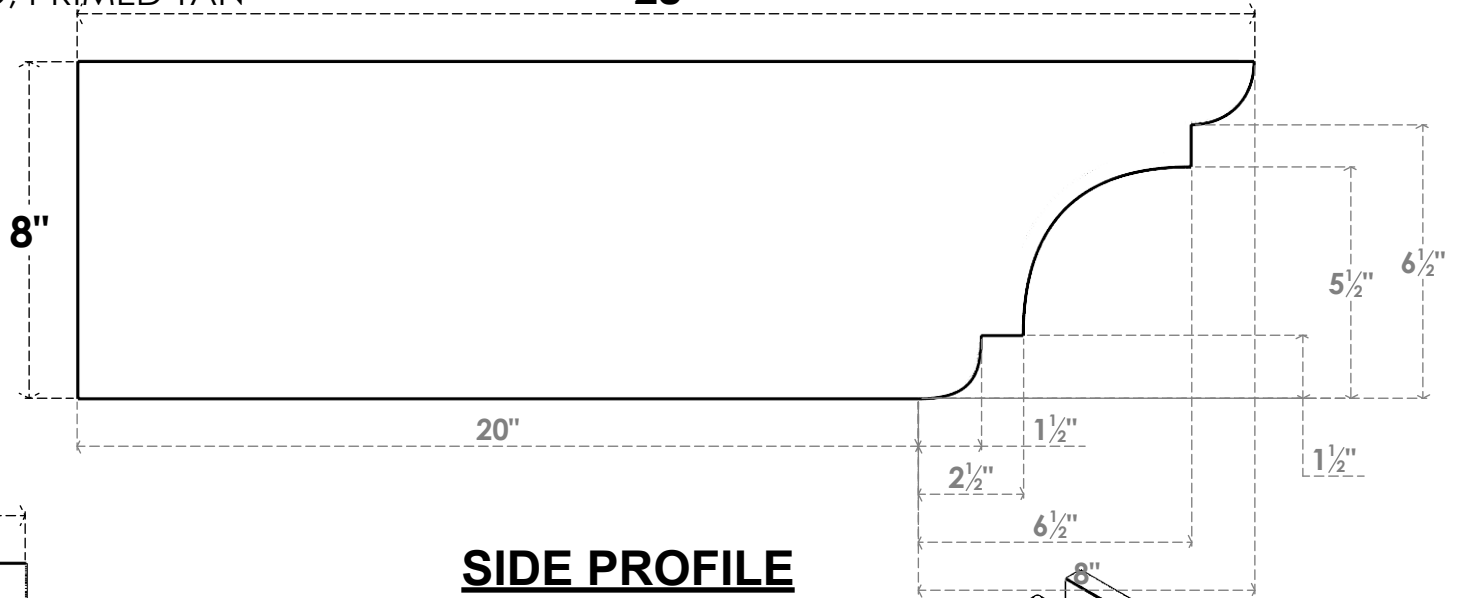

ITEM NUMBER: RFTURO040X08000X28000X008NEB00RCPR

4"W X 8"H X 28"L TIMBERTHANE ROUGH CEDAR NEW BRIGHTON FAUX WOOD OPEN RAFTER TAIL, 8"L END, PRIMED TAN

28"

GENERATED DATE : 03/02/2023

EKENA MILLWORK
 2300 WEST MAIN ST.
 CLARKSVILLE, TX 75426
 TOLL FREE: 866-607-0453
 WWW.EKENAMILLWORK.COM

NOTES

1. INSTALLATION TO BE COMPLETED IN ACCORDANCE WITH MANUFACTURER'S SPECIFICATIONS.
2. DRAWING MAY NOT BE TO SCALE
3. THIS DRAWING IS INTENDED FOR DESIGN AND PLANNING PURPOSES ONLY.
4. ALL INFORMATION CONTAINED HEREIN WAS CURRENT AT THE TIME OF DEVELOPMENT BUT MUST BE REVIEWED AND APPROVED BY THE PRODUCT MANUFACTURER TO BE CONSIDERED ACCURATE.
5. TIMBERTHANE ARCHITECTURAL PRODUCTS ARE MADE FROM HIGH DENSITY URETHANE AND COME FACTORY PRIMED