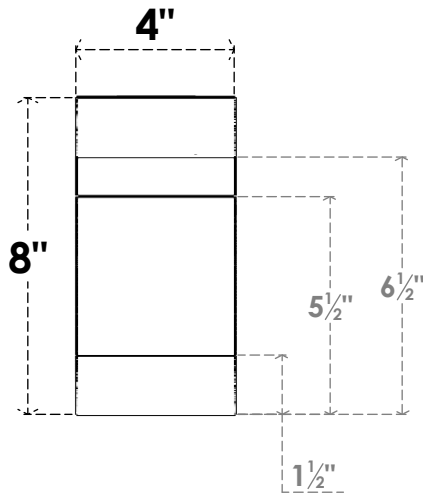

ITEM NUMBER: RFTURO040X08000X28000X008NEB00RCPR

4"W X 8"H X 28"L TIMBERTHANE ROUGH CEDAR NEW BRIGHTON FAUX WOOD OPEN RAFTER TAIL, 8"L END, PRIMED TAN

28"

GENERATED DATE : 03/02/2023

EKENA MILLWORK
 2300 WEST MAIN ST.
 CLARKSVILLE, TX 75426
 TOLL FREE: 866-607-0453
 WWW.EKENAMILLWORK.COM

NOTES

1. INSTALLATION TO BE COMPLETED IN ACCORDANCE WITH MANUFACTURER'S SPECIFICATIONS.
2. DRAWING MAY NOT BE TO SCALE
3. THIS DRAWING IS INTENDED FOR DESIGN AND PLANNING PURPOSES ONLY.
4. ALL INFORMATION CONTAINED HEREIN WAS CURRENT AT THE TIME OF DEVELOPMENT BUT MUST BE REVIEWED AND APPROVED BY THE PRODUCT MANUFACTURER TO BE CONSIDERED ACCURATE.
5. TIMBERTHANE ARCHITECTURAL PRODUCTS ARE MADE FROM HIGH DENSITY URETHANE AND COME FACTORY PRIMED