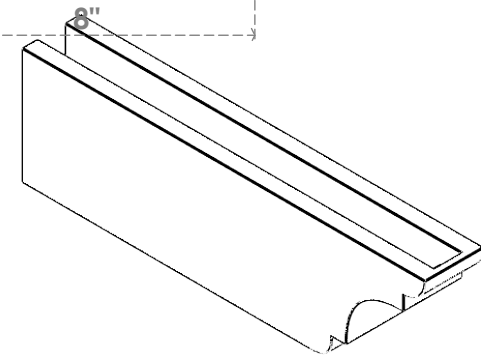

ITEM NUMBER: RFTURO040X08000X28000X008NEB00RCPR

4"W X 8"H X 28"L TIMBERTHANE ROUGH CEDAR NEW BRIGHTON FAUX WOOD OPEN RAFTER TAIL, 8"L END, PRIMED TAN

28"

GENERATED DATE : 03/02/2023

EKENA MILLWORK
 2300 WEST MAIN ST.
 CLARKSVILLE, TX 75426
 TOLL FREE: 866-607-0453
 WWW.EKENAMILLWORK.COM

NOTES

1. INSTALLATION TO BE COMPLETED IN ACCORDANCE WITH MANUFACTURER'S SPECIFICATIONS.
2. DRAWING MAY NOT BE TO SCALE
3. THIS DRAWING IS INTENDED FOR DESIGN AND PLANNING PURPOSES ONLY.
4. ALL INFORMATION CONTAINED HEREIN WAS CURRENT AT THE TIME OF DEVELOPMENT BUT MUST BE REVIEWED AND APPROVED BY THE PRODUCT MANUFACTURER TO BE CONSIDERED ACCURATE.
5. TIMBERTHANE ARCHITECTURAL PRODUCTS ARE MADE FROM HIGH DENSITY URETHANE AND COME FACTORY PRIMED